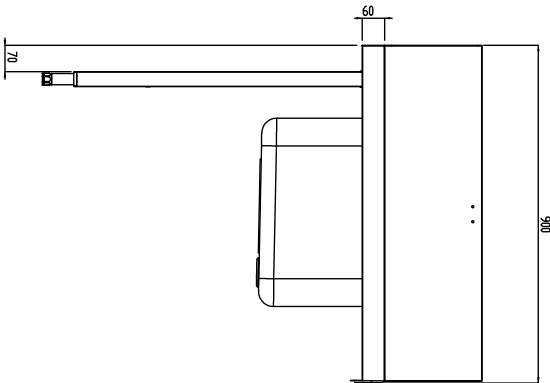

 Sink size 500x400x300mm with overflow pipe and drain
 hole. Basket direction: from left to right.

Main Features

- Supplied knocked-down and easy to assemble.
- Designed for 500x500 mm dishwashing racks.
- The table is intended to be directly connected with the rack type in the loading side from left to right direction.
- Suitable to be installed alone with the rack type dishwasher to save space.

Sustainability

- Stainless steel feet 50 mm adjustable in height to align the operation height between the dishwasher and table as well as to ensure that tables drain back into the dishwasher.

Optional Accessories

- Dish scraper PNC 855297
- Floor fastening kit for 2 square legs PNC 865386
- Removable bridge table, 800 mm PNC 865418
- Removable bridge table with hole, 800 mm PNC 865419
- Undershelf for dishwasher table, 900 mm PNC 865479

APPROVAL: _____

Front

Side

D = Drain

Top

Key Information:

External dimensions, Width:	
865403 (BHRPTB09L)	900 mm
External dimensions, Depth:	755 mm
External dimensions, Height:	1170 mm
Net weight:	19 kg
Splashback Dimensions, Height:	260 mm
Basin dimensions:	